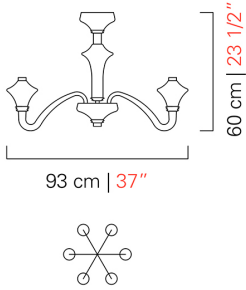

Barovier&Toso

VENEZIA 1295

5720/06

COLLECTION	Metropolis
TPOLOGY	Chandeliers
HEIGHT	60 cm <i>23 1/2 inc</i>
DIAMETER	93 cm <i>37 inc</i>
WEIGHT	15 Kg <i>33 lbs</i>
LEVELS	1
SWITCHINGS	2
BULBS	6 x 7 G9 dimmable included <i>6 x 7 G9 dimmable included</i>
	3 x 1.5 Led not dimmable included <i>3 x 1.5 Led not dimmable included</i>