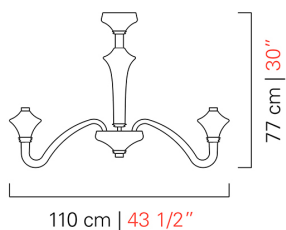

## 5720/09

---

COLLECTION	Metropolis
TPOLOGY	Chandeliers
HEIGHT	77 cm <i>30 inc</i>
DIAMETER	110 cm <i>43 1/2 inc</i>
WEIGHT	18 Kg <i>40 lbs</i>
LEVELS	1
SWITCHINGS	2
BULBS	9 x 7 G9 dimmable included <i>9 x 7 G9 dimmable included</i>
	3 x 1.5 Led not dimmable included <i>3 x 1.5 Led not dimmable included</i>