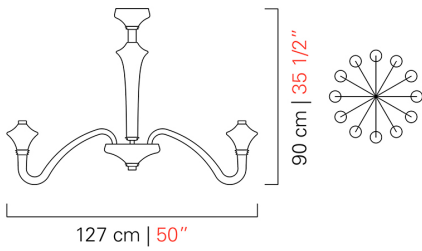

Barovier&Toso

VENEZIA 1295

5720/12

COLLECTION	Metropolis
TPOLOGY	Chandeliers
HEIGHT	90 cm <i>35 1/2 inc</i>
DIAMETER	127 cm <i>50 inc</i>
WEIGHT	25 Kg <i>55 lbs</i>
LEVELS	1
SWITCHINGS	2
BULBS	12 x 7 G9 dimmable included <i>12 x 7 G9 dimmable included</i>
	3 x 1.5 Led not dimmable included <i>3 x 1.5 Led not dimmable included</i>