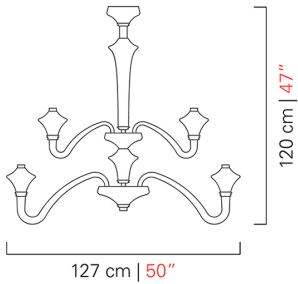

## 5720/18

---

COLLECTION	Metropolis
TPOLOGY	Chandeliers
HEIGHT	120 cm <i>47 inc</i>
DIAMETER	127 cm <i>50 inc</i>
WEIGHT	37 Kg <i>82 lbs</i>
LEVELS	2
SWITCHINGS	2
BULBS	18 x 7 G9 dimmable included <i>18 x 7 G9 dimmable included</i>
	4 x 1.5 Led not dimmable included <i>4 x 1.5 Led not dimmable included</i>