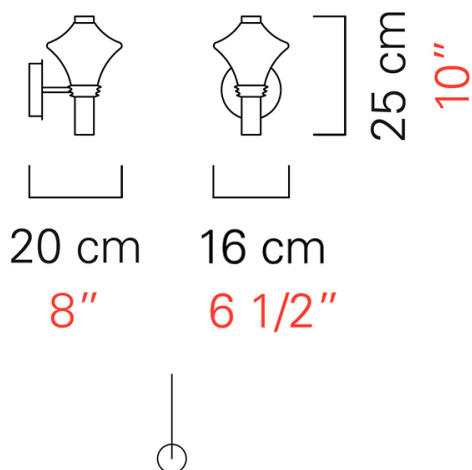

Barovier&Toso

VENEZIA 1295

5720/01

COLLECTION	Metropolis
TPOLOGY	Wall sconces
HEIGHT	25 cm <i>10 inc</i>
WIDTH	16 cm <i>6 1/2 inc</i>
DEPTH	20 cm <i>8 inc</i>
WEIGHT	3 Kg <i>7 lbs</i>
LEVELS	1
SWITCHINGS	1
BULBS	1 x 7 G9 dimmable included <i>1 x 7 G9 dimmable included</i> 1 x 1.5 Led not dimmable included <i>1 x 1.5 Led not dimmable included</i>