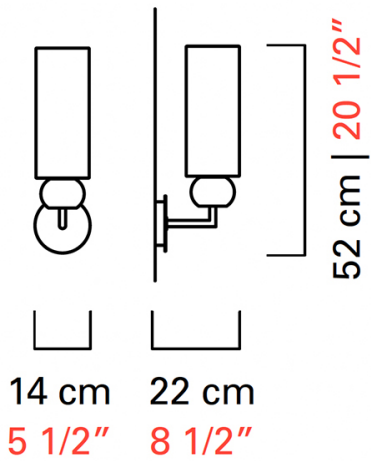

Barovier&Toso

VENEZIA 1295

5627

COLLECTION	Gallia
TPOLOGY	Wall sconces
HEIGHT	52 cm <i>20 1/2 inc</i>
WIDTH	14 cm <i>5 1/2 inc</i>
DEPTH	22 cm <i>8 1/2 inc</i>
WEIGHT	4 Kg <i>9 lbs</i>
SWITCHINGS	1
BULBS	1 x 100 E27 dimmable not included <i>1 x 100 E26 dimmable not included</i>
CERTIFICATIONS	UL - EAC - cULus