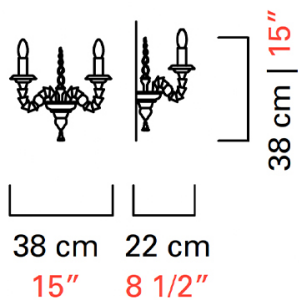

## 4604/02

---

COLLECTION	4604
TPOLOGY	Wall sconces
HEIGHT	38 cm <i>15 inc</i>
WIDTH	38 cm <i>15 inc</i>
DEPTH	22 cm <i>8 1/2 inc</i>
WEIGHT	7 Kg <i>16 lbs</i>
LEVELS	1
SWITCHINGS	1
BULBS	2 x 60 E14 dimmable not included <i>2 x 60 E12 dimmable not included</i>
CERTIFICATIONS	UL - IMQ - CCC - EAC