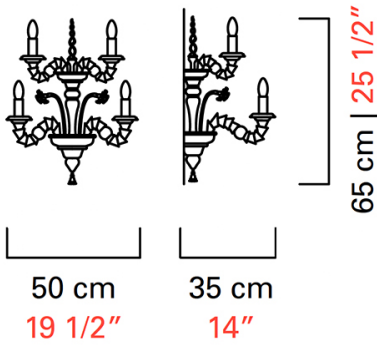

Barovier&Toso

VENEZIA 1295

4604/05

COLLECTION	4604
TPOLOGY	Wall sconces
HEIGHT	65 cm <i>25 1/2 inc</i>
WIDTH	50 cm <i>19 1/2 inc</i>
DEPTH	35 cm <i>14 inc</i>
WEIGHT	13 Kg <i>29 lbs</i>
LEVELS	2
SWITCHINGS	1
BULBS	5 x 60 E14 dimmable not included <i>5 x 60 E12 dimmable not included</i>
CERTIFICATIONS	UL - IMQ - CCC - EAC