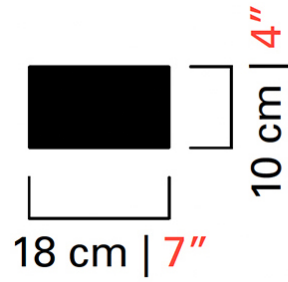

Barovier&Toso

VENEZIA 1295

5597/02

COLLECTION	Alexandria
TPOLOGY	Wall sconces
HEIGHT	23 cm <i>9 inc</i>
WIDTH	50 cm <i>19 1/2 inc</i>
DEPTH	27 cm <i>10 1/2 inc</i>
WEIGHT	4 Kg <i>9 lbs</i>
LEVELS	1
SWITCHINGS	1
BULBS	2 x 60 E14 dimmable not included <i>2 x 60 E12 dimmable not included</i>
CERTIFICATIONS	UL - IMQ - CCC - EAC