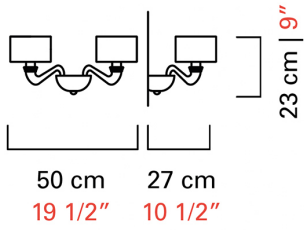

Barovier&Toso

VENEZIA 1295

5597/02

COLLECTION	Alexandria
TPOLOGY	Wall sconces
HEIGHT	23 cm <i>9 inc</i>
WIDTH	50 cm <i>19 1/2 inc</i>
DEPTH	27 cm <i>10 1/2 inc</i>
WEIGHT	4 Kg <i>9 lbs</i>
LEVELS	1
SWITCHINGS	1
BULBS	2 x 60 E14 dimmable not included <i>2 x 60 E12 dimmable not included</i>
CERTIFICATIONS	UL - IMQ - CCC - EAC