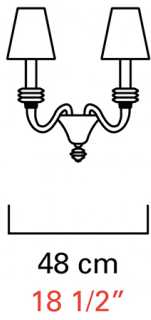

## 5562/02

COLLECTION	Amsterdam
TPOLOGY	Wall sconces
HEIGHT	54 cm <i>21 inc</i>
WIDTH	48 cm <i>19 inc</i>
DEPTH	25 cm <i>10 inc</i>
WEIGHT	4 Kg <i>9 lbs</i>
LEVELS	1
SWITCHINGS	1
BULBS	2 x 60 E14 dimmable not included <i>2 x 60 E12 dimmable not included</i>
CERTIFICATIONS	UL - IMQ - CCC - EAC - cULus