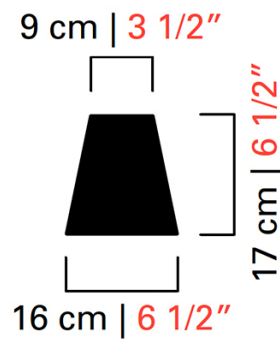

## 5562/02

COLLECTION	Amsterdam
TPOLOGY	Wall sconces
HEIGHT	54 cm <i>21 inc</i>
WIDTH	48 cm <i>19 inc</i>
DEPTH	25 cm <i>10 inc</i>
WEIGHT	4 Kg <i>9 lbs</i>
LEVELS	1
SWITCHINGS	1
BULBS	2 x 60 E14 dimmable not included <i>2 x 60 E12 dimmable not included</i>
CERTIFICATIONS	UL - IMQ - CCC - EAC - cULus