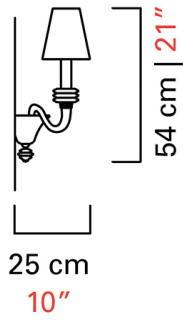

## 5562/02

COLLECTION	Amsterdam
TPOLOGY	Wall sconces
HEIGHT	54 cm <i>21 inc</i>
WIDTH	48 cm <i>19 inc</i>
DEPTH	25 cm <i>10 inc</i>
WEIGHT	4 Kg <i>9 lbs</i>
LEVELS	1
SWITCHINGS	1
BULBS	2 x 60 E14 dimmable not included <i>2 x 60 E12 dimmable not included</i>
CERTIFICATIONS	UL - IMQ - CCC - EAC - cULus