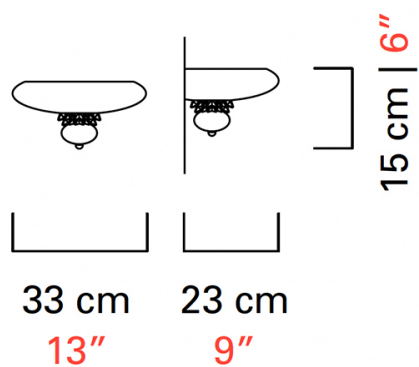

Barovier&Toso

VENEZIA 1295

5699

COLLECTION	Anversa
TPOLOGY	Wall sconces
HEIGHT	14 cm <i>5 1/2 inc</i>
WIDTH	23 cm <i>9 inc</i>
DEPTH	33 cm <i>13 inc</i>
WEIGHT	9 Kg <i>20 lbs</i>
SWITCHINGS	1
BULBS	3 x 25 G9 dimmable included <i>3 x 25 G9 dimmable included</i>
CERTIFICATIONS	UL - EAC