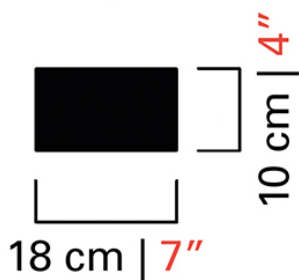

Barovier&Toso

VENEZIA 1295

5599/08

COLLECTION	Babylon
TPOLOGY	Chandeliers
HEIGHT	57 cm <i>22 1/2 inc</i>
DIAMETER	87 cm <i>34 1/2 inc</i>
WEIGHT	9 Kg <i>20 lbs</i>
LEVELS	1
SWITCHINGS	1
BULBS	8 x 60 E14 dimmable not included <i>8 x 60 E12 dimmable not included</i>
CERTIFICATIONS	UL - IMQ - CCC - EAC - cULus