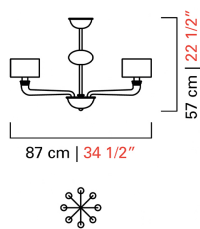

Barovier&Toso

VENEZIA 1295

5599/08

COLLECTION	Babylon
TPOLOGY	Chandeliers
HEIGHT	57 cm <i>22 1/2 inc</i>
DIAMETER	87 cm <i>34 1/2 inc</i>
WEIGHT	9 Kg <i>20 lbs</i>
LEVELS	1
SWITCHINGS	1
BULBS	8 x 60 E14 dimmable not included <i>8 x 60 E12 dimmable not included</i>
CERTIFICATIONS	UL - IMQ - CCC - EAC - cULus