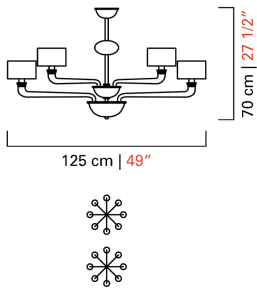

Barovier&Toso

VENEZIA 1295

5599/16

| | |
|----------------|---|
| COLLECTION | Babylon |
| TPOLOGY | Chandeliers |
| HEIGHT | 70 cm <i>27 1/2 inc</i> |
| DIAMETER | 125 cm <i>49 inc</i> |
| WEIGHT | 14 Kg <i>31 lbs</i> |
| LEVELS | 2 |
| SWITCHINGS | 2 |
| BULBS | 16 x 60 E14 dimmable not included <i>16 x 60 E12 dimmable not included</i> |
| CERTIFICATIONS | UL - IMQ - CCC - EAC - cULus |