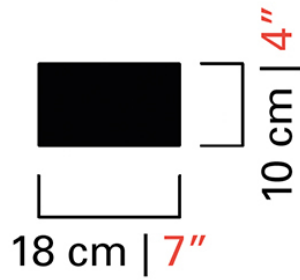

Barovier&Toso

VENEZIA 1295

5599/16

| | |
|----------------|---|
| COLLECTION | Babylon |
| TPOLOGY | Chandeliers |
| HEIGHT | 70 cm <i>27 1/2 inc</i> |
| DIAMETER | 125 cm <i>49 inc</i> |
| WEIGHT | 14 Kg <i>31 lbs</i> |
| LEVELS | 2 |
| SWITCHINGS | 2 |
| BULBS | 16 x 60 E14 dimmable not included <i>16 x 60 E12 dimmable not included</i> |
| CERTIFICATIONS | UL - IMQ - CCC - EAC - cULus |