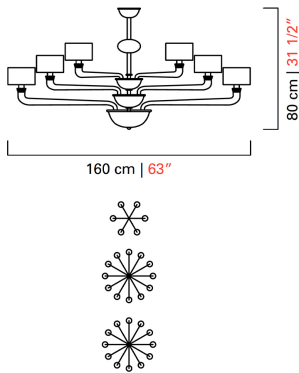

Barovier&Toso

VENEZIA 1295

5599/30

COLLECTION	Babylon
TPOLOGY	Chandeliers
HEIGHT	80 cm <i>31 1/2 inc</i>
DIAMETER	160 cm <i>63 inc</i>
WEIGHT	24 Kg <i>53 lbs</i>
LEVELS	3
SWITCHINGS	2
BULBS	30 x 60 E14 dimmable not included <i>30 x 60 E12 dimmable not included</i>
CERTIFICATIONS	UL - IMQ - CCC - EAC - cULus