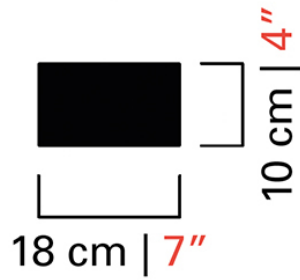

Barovier&Toso

VENEZIA 1295

5599/30

COLLECTION	Babylon
TPOLOGY	Chandeliers
HEIGHT	80 cm <i>31 1/2 inc</i>
DIAMETER	160 cm <i>63 inc</i>
WEIGHT	24 Kg <i>53 lbs</i>
LEVELS	3
SWITCHINGS	2
BULBS	30 x 60 E14 dimmable not included <i>30 x 60 E12 dimmable not included</i>
CERTIFICATIONS	UL - IMQ - CCC - EAC - cULus