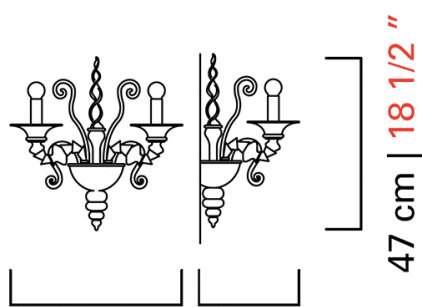

Barovier&Toso

VENEZIA 1295

47 cm

27 cm

18 1/2"

10 1/2"

47 cm | 18 1/2"

5596/02

COLLECTION	Dhamar
TPOLOGY	Wall sconces
HEIGHT	47 cm <i>18 1/2 inc</i>
WIDTH	47 cm <i>18 1/2 inc</i>
DEPTH	27 cm <i>10 1/2 inc</i>
WEIGHT	7 Kg <i>16 lbs</i>
LEVELS	1
SWITCHINGS	1
BULBS	2 x 60 E14 dimmable not included <i>2 x 60 E12 dimmable not included</i>
CERTIFICATIONS	UL - IMQ - EAC