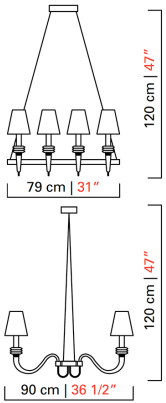

# 7114

COLLECTION	Domo Amsterdam
TPOLOGY	Chandeliers
HEIGHT	120 cm <i>47 inc</i>
WIDTH	79 cm <i>31 inc</i>
DEPTH	90 cm <i>35 1/2 inc</i>
WEIGHT	13 Kg <i>29 lbs</i>
LEVELS	1
SWITCHINGS	1
BULBS	8 x 60 E14 dimmable not included <i>8 x 60 E12 dimmable not included</i>
CERTIFICATIONS	UL - IMQ - CCC - EAC - cULus