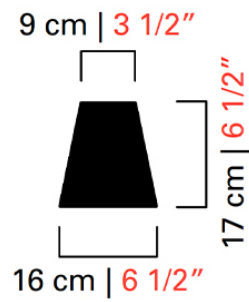

# 7114

COLLECTION	Domo Amsterdam
TPOLOGY	Chandeliers
HEIGHT	120 cm <i>47 inc</i>
WIDTH	79 cm <i>31 inc</i>
DEPTH	90 cm <i>35 1/2 inc</i>
WEIGHT	13 Kg <i>29 lbs</i>
LEVELS	1
SWITCHINGS	1
BULBS	8 x 60 E14 dimmable not included <i>8 x 60 E12 dimmable not included</i>
CERTIFICATIONS	UL - IMQ - CCC - EAC - cULus