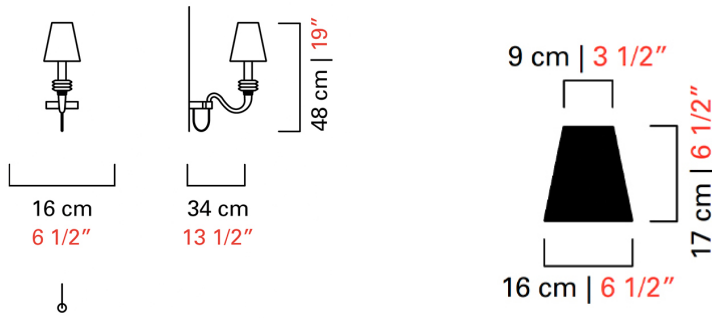

# 7114/01

COLLECTION	Domo Amsterdam
TPOLOGY	Wall sconces
HEIGHT	48 cm <i>19 inc</i>
WIDTH	16 cm <i>6 1/2 inc</i>
DEPTH	34 cm <i>13 1/2 inc</i>
WEIGHT	2.5 Kg <i>6 lbs</i>
SWITCHINGS	1
BULBS	1 x 60 E14 dimmable not included <i>1 x 60 E12 dimmable not included</i>
CERTIFICATIONS	UL - IMQ - CCC - EAC - cULus