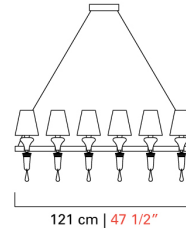

# 7038

COLLECTION	Domo Maryland
TYPOLOGY	Chandeliers
HEIGHT	120 cm 47 1/4 inc
WIDTH	121 cm 47 1/2 inc
DEPTH	88,5 cm 34 1/2 inc
WEIGHT	17 Kg 37 lbs
LEVELS	1
SWITCHINGS	1
BULBS	12 x 60 E14 - dimmable - not included 12 x 60 E12 - dimmable - not included
CERTIFICATIONS	UL - IMQ - CCC - EAC - cULus
VENETIAN CRYSTAL	Crystal, Grey, Sand, Olive, Cadet Blue, Bluastro, Indigo, Periwinkle, Violet, Gold
BESPOKE VENETIAN CRYSTAL	Smoke, Cognac, Caramel, Brown, Liquid citron, Antalia Green, Amethyst, Light pink, Aquamarine, Light blue
SHADES	White, Black, Black Inner Gold
METAL STRUCTURES	Polished Chrome, Dark Chrome *Only Domo Maryland, Fine Brushed Brass *Only Domo Maryland

88,5 cm | 34 1/2\"/>