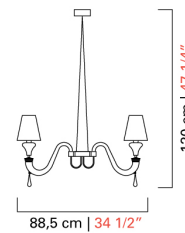

# 7038

COLLECTION	Domo Maryland
TYPOLOGY	Chandeliers
HEIGHT	120 cm 47 1/4 inc
WIDTH	121 cm 47 1/2 inc
DEPTH	88,5 cm 34 1/2 inc
WEIGHT	17 Kg 37 lbs
LEVELS	1
SWITCHINGS	1
BULBS	12 x 60 E14 - dimmable - not included 12 x 60 E12 - dimmable - not included
CERTIFICATIONS	UL - IMQ - CCC - EAC - cULus
VENETIAN CRYSTAL	Crystal, Grey, Sand, Olive, Cadet Blue, Bluastro, Indigo, Periwinkle, Violet, Gold
BESPOKE VENETIAN CRYSTAL	Smoke, Cognac, Caramel, Brown, Liquid citron, Antalia Green, Amethyst, Light pink, Aquamarine, Light blue
SHADES	White, Black, Black Inner Gold
METAL STRUCTURES	Polished Chrome, Dark Chrome *Only Domo Maryland, Fine Brushed Brass *Only Domo Maryland

88,5 cm | 34 1/2\"/>