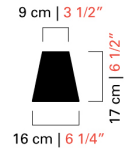

# 7038

COLLECTION	Domo Maryland
TYPOLOGY	Chandeliers
HEIGHT	120 cm 47 1/4 inc
WIDTH	121 cm 47 1/2 inc
DEPTH	88,5 cm 34 1/2 inc
WEIGHT	17 Kg 37 lbs
LEVELS	1
SWITCHINGS	1
BULBS	12 x 60 E14 - dimmable - not included 12 x 60 E12 - dimmable - not included
CERTIFICATIONS	UL - IMQ - CCC - EAC - cULus
VENETIAN CRYSTAL	Crystal, Grey, Sand, Olive, Cadet Blue, Bluastro, Indigo, Periwinkle, Violet, Gold
BESPOKE VENETIAN CRYSTAL	Smoke, Cognac, Caramel, Brown, Liquid citron, Antalia Green, Amethyst, Light pink, Aquamarine, Light blue
SHADES	White, Black, Black Inner Gold
METAL STRUCTURES	Polished Chrome, Dark Chrome *Only Domo Maryland, Fine Brushed Brass *Only Domo Maryland

88,5 cm | 34 1/2\"/>