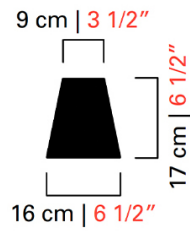

# 7037/02

COLLECTION	Domo Maryland
TPOLOGY	Wall sconces
HEIGHT	50 cm <i>19 1/2 inc</i>
WIDTH	55 cm <i>21 1/2 inc</i>
DEPTH	24 cm <i>9 1/2 inc</i>
WEIGHT	4.5 Kg <i>10 lbs</i>
SWITCHINGS	1
BULBS	2 x 60 E14 dimmable not included <i>2 x 60 E12 dimmable not included</i>
CERTIFICATIONS	UL - IMQ - CCC - EAC - cULus