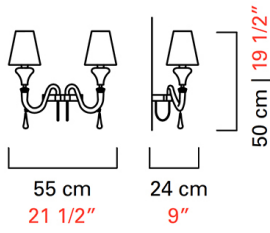

# 7037/02

COLLECTION	Domo Maryland
TPOLOGY	Wall sconces
HEIGHT	50 cm <i>19 1/2 inc</i>
WIDTH	55 cm <i>21 1/2 inc</i>
DEPTH	24 cm <i>9 1/2 inc</i>
WEIGHT	4.5 Kg <i>10 lbs</i>
SWITCHINGS	1
BULBS	2 x 60 E14 dimmable not included <i>2 x 60 E12 dimmable not included</i>
CERTIFICATIONS	UL - IMQ - CCC - EAC - cULus