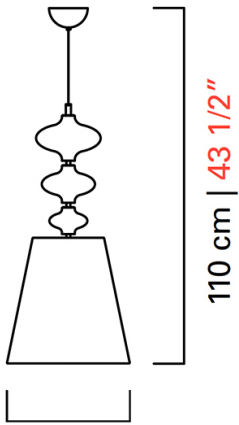

Barovier&Toso

VENEZIA 1295

38 cm | 15"

7057

COLLECTION	Eva
TYPOLOGY	Suspension lamps
HEIGHT	110 cm <i>43 1/2 inc</i>
DIAMETER	38 cm <i>15 inc</i>
WEIGHT	8 Kg <i>18 lbs</i>
SWITCHINGS	1
BULBS	1 x 100 E27 dimmable not included <i>1 x 100 E26 dimmable not included</i>
CERTIFICATIONS	UL - EAC - cULus