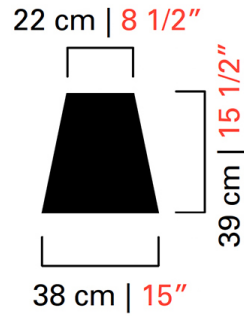

Barovier&Toso

VENEZIA 1295

38 cm | 15"

7057

COLLECTION	Eva
TYPOLOGY	Suspension lamps
HEIGHT	110 cm <i>43 1/2 inc</i>
DIAMETER	38 cm <i>15 inc</i>
WEIGHT	8 Kg <i>18 lbs</i>
SWITCHINGS	1
BULBS	1 x 100 E27 dimmable not included <i>1 x 100 E26 dimmable not included</i>
CERTIFICATIONS	UL - EAC - cULus