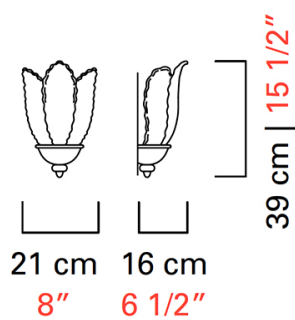

Barovier&Toso

VENEZIA 1295

5361

| | |
|----------------|---|
| COLLECTION | Excelsior |
| TPOLOGY | Wall sconces |
| HEIGHT | 39 cm <i>15 1/2 inc</i> |
| WIDTH | 21 cm <i>8 inc</i> |
| DEPTH | 16 cm <i>6 1/2 inc</i> |
| WEIGHT | 6 Kg <i>13 lbs</i> |
| SWITCHINGS | 1 |
| BULBS | 1 x 60 E27 dimmable not included <i>1 x 60 E26 dimmable not included</i> |
| CERTIFICATIONS | UL - EAC - cULus |