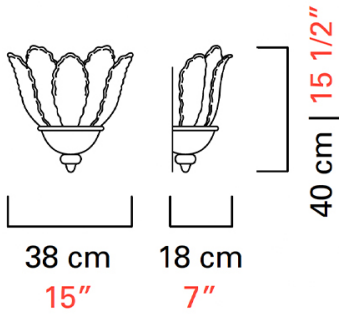

Barovier&Toso

VENEZIA 1295

5362

COLLECTION	Excelsior
TPOLOGY	Wall sconces
HEIGHT	40 cm <i>15 1/2 inc</i>
WIDTH	38 cm <i>15 inc</i>
DEPTH	18 cm <i>7 inc</i>
WEIGHT	8 Kg <i>18 lbs</i>
SWITCHINGS	1
BULBS	2 x 60 E27 dimmable not included <i>2 x 60 E26 dimmable not included</i>
CERTIFICATIONS	UL - EAC - cULus