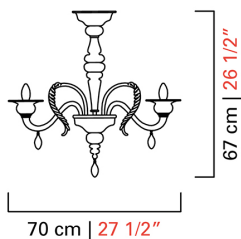

Barovier&Toso

VENEZIA 1295

5602/06

COLLECTION	Fez
TPOLOGY	Chandeliers
HEIGHT	67 cm <i>26 1/2 inc</i>
DIAMETER	70 cm <i>27 1/2 inc</i>
WEIGHT	9 Kg <i>20 lbs</i>
LEVELS	1
SWITCHINGS	1
BULBS	6 x 60 E14 dimmable not included <i>6 x 60 E12 dimmable not included</i>
CERTIFICATIONS	UL - CCC - EAC - cULus