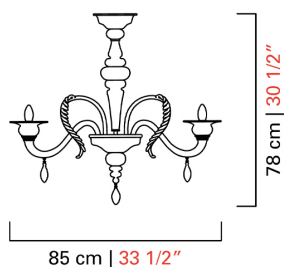

Barovier&Toso

VENEZIA 1295

5602/08

COLLECTION	Fez
TPOLOGY	Chandeliers
HEIGHT	78 cm <i>30 1/2 inc</i>
DIAMETER	85 cm <i>33 1/2 inc</i>
WEIGHT	15 Kg <i>33 lbs</i>
LEVELS	1
SWITCHINGS	1
BULBS	8 x 60 E14 dimmable not included <i>8 x 60 E12 dimmable not included</i>
CERTIFICATIONS	UL - CCC - EAC - cULus