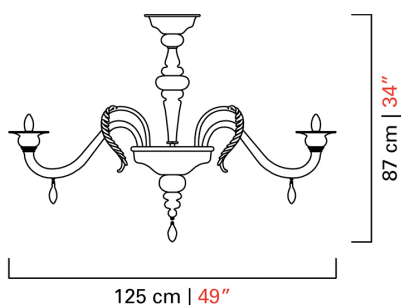

Barovier&Toso

VENEZIA 1295

5602/12

COLLECTION	Fez
TPOLOGY	Chandeliers
HEIGHT	87 cm <i>34 inc</i>
DIAMETER	125 cm <i>49 inc</i>
WEIGHT	22 Kg <i>48 lbs</i>
LEVELS	1
SWITCHINGS	2
BULBS	12 x 60 E14 dimmable not included <i>12 x 60 E12 dimmable not included</i>
CERTIFICATIONS	UL - CCC - EAC - cULus