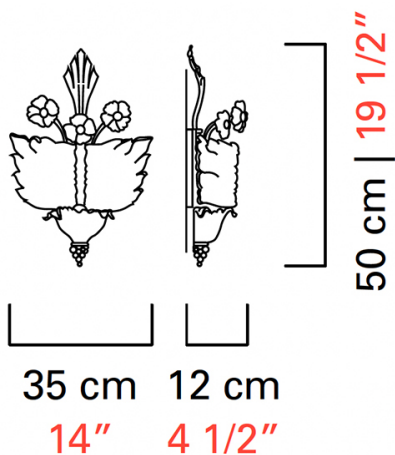

Barovier&Toso

VENEZIA 1295

4662/2

COLLECTION	Grand Hotel
TPOLOGY	Wall sconces
HEIGHT	50 cm <i>19 1/2 inc</i>
WIDTH	35 cm <i>14 inc</i>
DEPTH	12 cm <i>4 1/2 inc</i>
WEIGHT	3.5 Kg <i>8 lbs</i>
SWITCHINGS	1
BULBS	2 x 60 E14 dimmable not included <i>2 x 60 E12 dimmable not included</i>
CERTIFICATIONS	UL - EAC - cULus