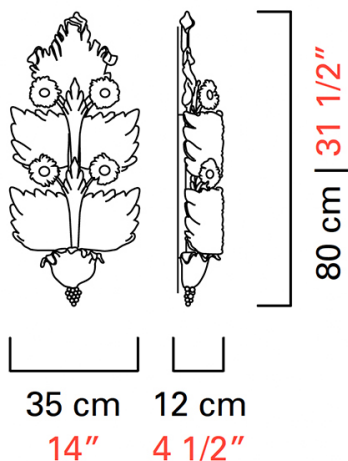

## 4662/4

---

COLLECTION	Grand Hotel
TPOLOGY	Wall sconces
HEIGHT	80 cm <i>31 1/2 inc</i>
WIDTH	35 cm <i>14 inc</i>
DEPTH	12 cm <i>4 1/2 inc</i>
WEIGHT	6 Kg <i>13 lbs</i>
SWITCHINGS	1
BULBS	4 x 60 E14 dimmable not included <i>4 x 60 E12 dimmable not included</i>
CERTIFICATIONS	UL - EAC - cULus