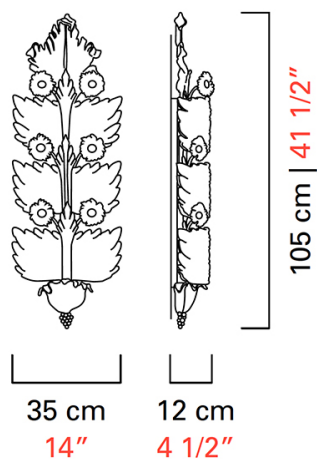

Barovier&Toso

VENEZIA 1295

4662/6

COLLECTION	Grand Hotel
TPOLOGY	Wall sconces
HEIGHT	105 cm <i>41 1/2 inc</i>
WIDTH	35 cm <i>14 inc</i>
DEPTH	12 cm <i>4 1/2 inc</i>
WEIGHT	9 Kg <i>20 lbs</i>
SWITCHINGS	1
BULBS	6 x 60 E14 dimmable not included <i>6 x 60 E12 dimmable not included</i>
CERTIFICATIONS	UL - EAC - cULus